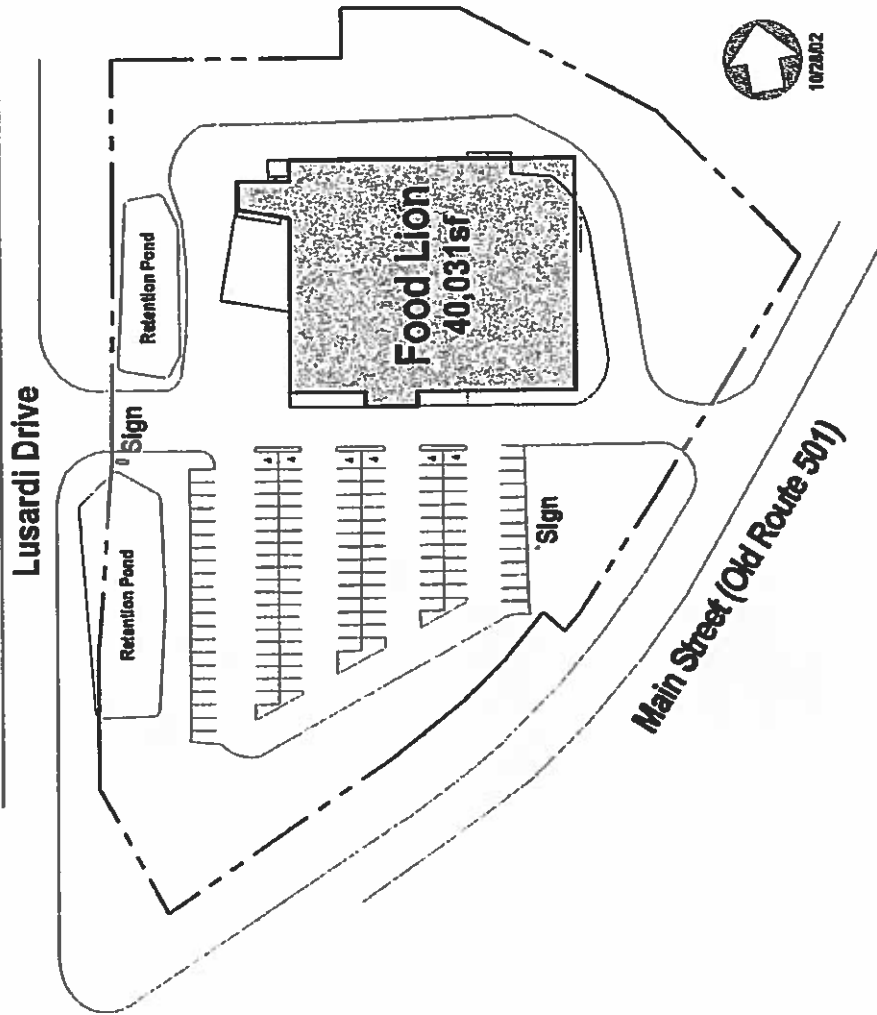

# BROOKNEAL, VIRGINIA

907

### Site Data

Gross Leasable Area: 28,161sf  
 Acreage: X.X Acres  
 Parking: Total Spaces: 125  
 Ratio Per 1000sf: 4.44

## Competition Map