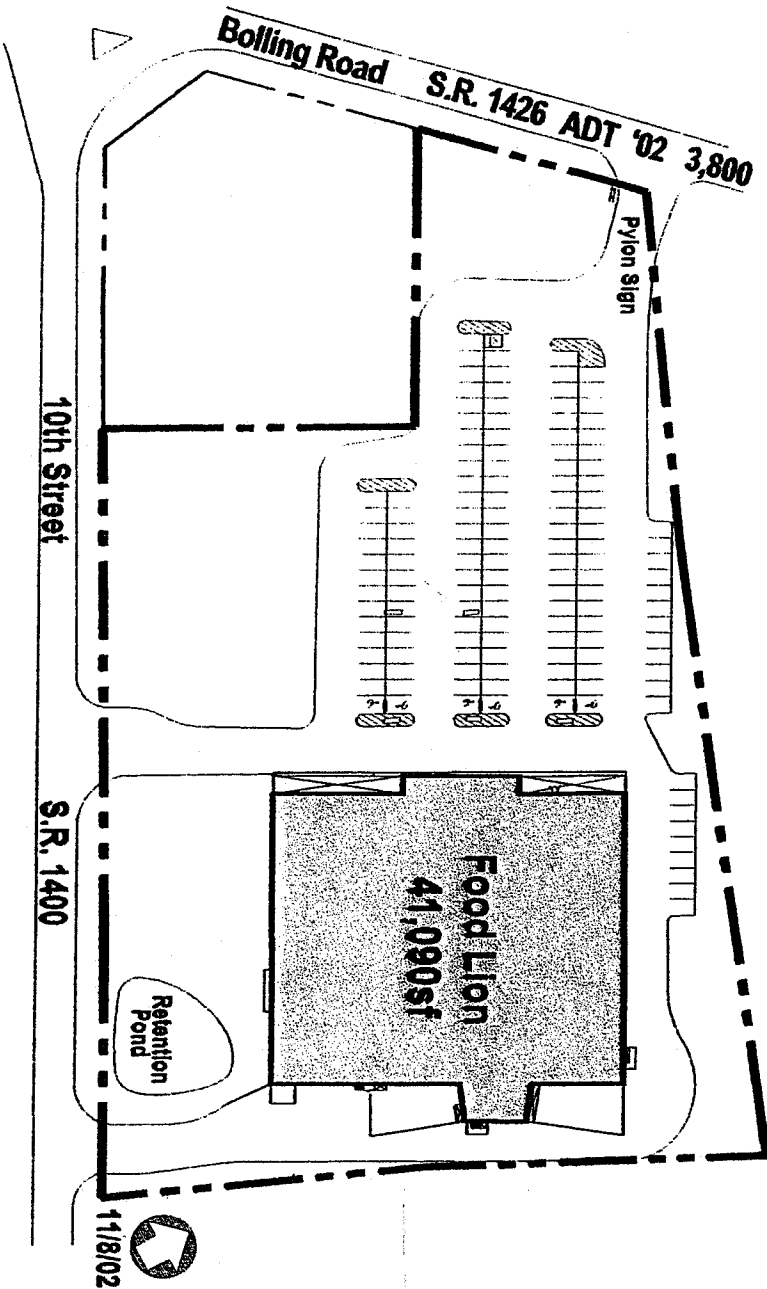

BOLLING CREEK

ROANOKE RAPIDS, NORTH CAROLINA

Demographics Site #804

2001 Estimates	1 Mile	3 Mile	5 Mile
Total Population:	2,744	17,319	28,287
Total Households:	1,022	6,786	11,281
Avg. HH Income:	\$42,550	\$39,385	\$40,138
Med. HH Income:	\$34,626	\$32,527	\$32,614

Updates of 2000 Census Data by Claritas.

Site Data

Gross Leasable Area: 41,090sf
 Acreage: 5.9 Acres
 Parking:
 Total Spaces: 139